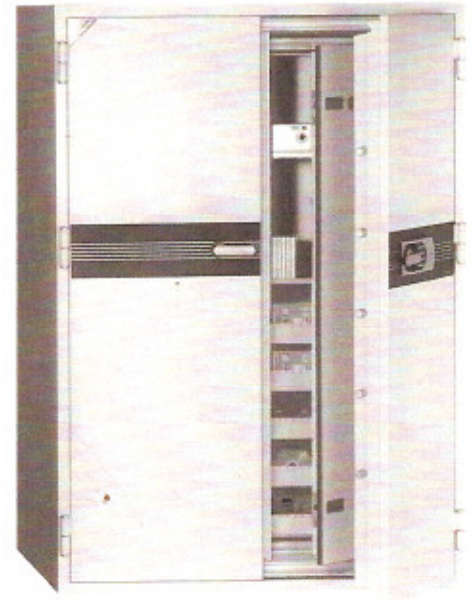

security matters

DATA SHEET

1st August 2007

DIPLOMAT DATA STORAGE CABINETS

DS1530EN

DS1070EH

DT2200EH

DT2300EH

MODEL	EXTERNAL(MM)			INTERNAL(MM)			CAPACITY LITRES	MASS KG	FIRE CLASS	FITTINGS
	HEIGHT	WIDTH	DEPTH	HEIGHT	WIDTH	DEPTH				
DS1125EN	420	352	433	224	157	206	7	43	60 Data 60 Disk	1 x Shelf
DS1530EN	522	404	440	314	197	201	12.4	65	60 Data 60 Disk	1 x Shelf
DS1070EH	635	500	500	419	277	231	27	117	90 Data 90 Disk	2 x Shelves
DT2825EH	770	690	720	489	402	406	80	254	120 Data 120 Disk	1 x Shelf 2 x Trays
DT2120EH	1160	690	720	879	402	406	143	337	120 Data 120 Disk	1 x Shelf 4 x Trays
DT2200EH	1685	690	720	1404	402	406	229	541	120 Data 120 Disk	2 x Shelves 6 x Trays
DT2300EH	1685	1200	720	1404	804	406	458	765	90 Data 90 Disk	4 x Shelves 10 x Trays

Locktech

Data Safe EDS-020

External: 358 H x 480 W x 388 D
Internal: 150 H x 285 W x 190 D

- Protection from fire and theft.
- Security for your data files, computer discs and valuable documents such as sales and tax records, customer files, insurance records and more.
- The data safe internal box holds 60 standard jewel CD cases (140 mm W x 125 mm H).