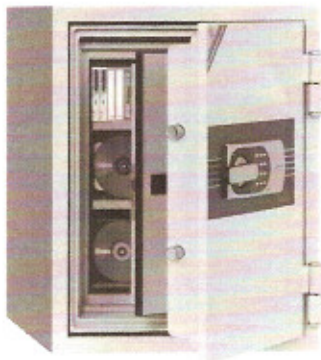

security matters

DATA SHEET

1st August 2007

DIPLOMAT DATA STORAGE CABINETS

DS1530EN

DS1070EH

DT2200EH

DT2300EH

MODEL	EXTERNAL(MM)			INTERNAL(MM)			CAPACITY LITRES	MASS KG	FIRE CLASS	FITTINGS
	HEIGHT	WIDTH	DEPTH	HEIGHT	WIDTH	DEPTH				
DS1125EN	420	352	433	224	157	206	7	43	60 Data 60 Disk	1 x Shelf
DS1530EN	522	404	440	314	197	201	12.4	65	60 Data 60 Disk	1 x Shelf
DS1070EH	635	500	500	419	277	231	27	117	90 Data 90 Disk	2 x Shelves
DT2825EH	770	690	720	489	402	406	80	254	120 Data 120 Disk	1 x Shelf 2 x Trays
DT2120EH	1160	690	720	879	402	406	143	337	120 Data 120 Disk	1 x Shelf 4 x Trays
DT2200EH	1685	690	720	1404	402	406	229	541	120 Data 120 Disk	2 x Shelves 6 x Trays
DT2300EH	1685	1200	720	1404	804	406	458	765	90 Data 90 Disk	4 x Shelves 10 x Trays

Locktech

Data Safe EDS-020

External: 358 H x 480 W x 388 D
Internal: 150 H x 285 W x 190 D

- Protection from fire and theft.
- Security for your data files, computer discs and valuable documents such as sales and tax records, customer files, insurance records and more.
- The data safe internal box holds 60 standard jewel CD cases (140 mm W x 125 mm H).